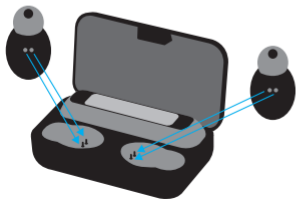

Wireless Earbuds + Powerbank

Quick guide

126-38

www.sandberg.world

Charge case

Option A

Option B

USB

Micro USB

Charge earbuds

Charging status

Powerbank function

First time pairing

1

2

3

4

In use

Controls for calling

Answer

Left or right earbud

End

Left or right earbud

Reject