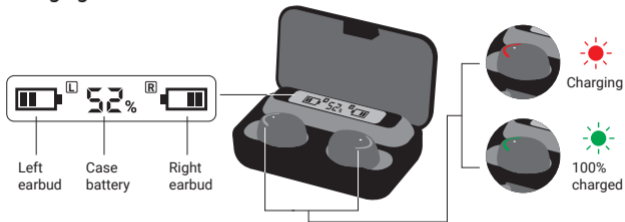

Micro USB

Charge earbuds

Charging status

Powerbank function

First time pairing

1

2

3

4

In use

Controls for calling

Answer

Left or right earbud

End

Left or right earbud

Reject

Capacity: 2000 mAh, Input voltage: 5V, Output voltage: 5V/0.5A, Product weight: 86g

Sandberg A/S www.sandberg.world Made in China

Bregnerødvej 133D,
3460 Birkerød, Denmark

For information on handling electronic waste, see www.sandberg.world/weee