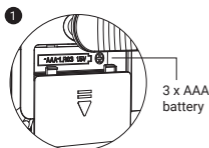

AAA (LR03) battery powered

Charge device

Functions

Button functions		
Button	Short Press	Long press 3 sec
	ON->standby->ON	ON/OFF
	MODE (Bluetooth->DAB->FM)	Lithium/AAA battery (toggle)
	MENU	SCAN start
	Tuning frequency down	Recall stored station
	Tuning frequency up	Store playing station
	Volume down	Fast volume down
	Volume up	Fast volume up/OK