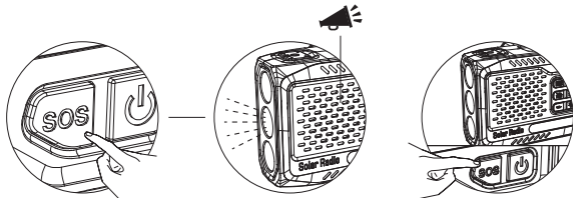

Manual tuning in FM/DAB mode

Button	Short Press	Long press 3 sec
	Tuning down in 0.05MHz step (FM) Shift preset down (DAB)	
	Tuning up in 0.05MHz step (FM) Shift preset up (DAB)	
		Start Store mode, select by:
	Select where to store playing station, backward	
	Select where to store playing station, forward	
	Confirm where to store playing station	

Operating in Bluetooth mode

On your device go to Bluetooth, pair "Sandberg 421-17"

Button	Short Press
	Next song
	Previous song
	Volume down
	Volume up

MENU in FM/DAB/BT mode

Button	Short Press
	Enter MENU mode
	Select menu option backward
	Select menu option forward
	Confirm selected menu option

SOS alarm

1. Press and hold to turn on the SOS

2. Press again to turn off

Flashlight and Nightlight / Warning light

Option A:
Turn on light if Radio is OFF

Press 3 seconds to turn on the high beam

Option B:
Turn on light if Radio is ON