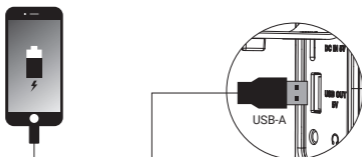

AAA (LR03) battery powered

Charge device

Functions

Button functions		
Button	Short Press	Long press 3 sec
	ON->standby->ON	ON/OFF
	MODE (Bluetooth->DAB->FM)	Lithium/AAA battery (toggle)
	MENU	SCAN start
	Tuning frequency down	Recall stored station
	Tuning frequency up	Store playing station
	Volume down	Fast volume down
	Volume up	Fast volume up/OK