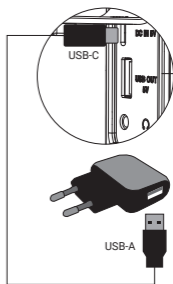

Charging the internal battery

Hand crank

Turn the crank at 130 - 150 rpm (2 - 2.5 times per second). 1 minute of turning can power the radio for about 6 minutes.

Approximate charging time by the hand crank (battery 0-25%): 5 hours

Solar panel

Make sure to place the solar panel in direct sunlight with no shadow.

Approximate charging time by the solar panel (battery 0-25%): 20 hours

AC charger

NOTE: Please only use the included USB-A to USB-C cable.

AAA (LR03) battery powered

Charge device