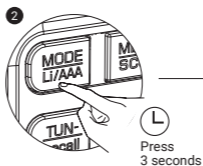

AAA (LR03) battery powered

Charge device

Functions

Button functions		
Button	Short Press	Long press 3 sec
	ON->standby->ON	ON/OFF
	MODE (Bluetooth->DAB->FM)	Lithium/AAA battery (toggle)
	MENU	SCAN start
	Tuning frequency down	Recall stored station
	Tuning frequency up	Store playing station
	Volume down	Fast volume down
	Volume up	Fast volume up/OK