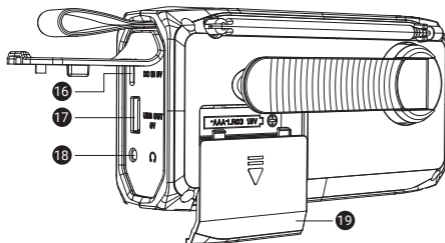

S Sandberg®
ACTIVE 

Survivor DAB Radio All-in-1 4500

Quick Guide

421-17

www.sandberg.world

Product overview

- | | | |
|----------------------------------|--|--------------------------|
| 1. Hand crank | 10. LCD screen | 15. Flashlight switch |
| 2. Antenna | 11. Indicator light | 16. USB-C charging in |
| 3. Solar panel | 12. Power ON/OFF | 17. USB-A 5V output |
| 4. Hanging rope | 13. SOS button | 18. Earphone Jack |
| 5. Low beam | 14. Mode select/ Battery switch
Menu setup/ stations scan
Tuning down/ preset recall
Tuning up/ preset store
Volume down
Volume up/ select ok | 19. 3 x AAA battery case |
| 6. High beam | | |
| 7. Low beam | | |
| 8. Speaker | | |
| 9. Night light/
Warning light | | |