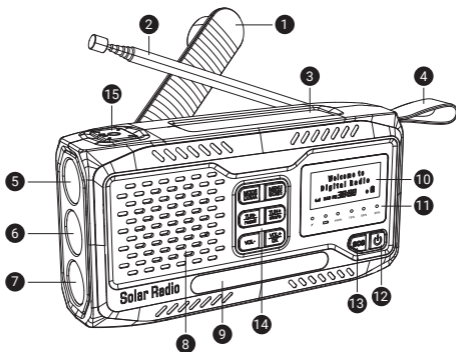

S Sandberg®
ACTIVE 

Survivor DAB Radio All-in-1 4500

Quick Guide

421-17

www.sandberg.world

Product overview

- | | | |
|----------------------------------|--|--------------------------|
| 1. Hand crank | 10. LCD screen | 15. Flashlight switch |
| 2. Antenna | 11. Indicator light | 16. USB-C charging in |
| 3. Solar panel | 12. Power ON/OFF | 17. USB-A 5V output |
| 4. Hanging rope | 13. SOS button | 18. Earphone Jack |
| 5. Low beam | 14. Mode select/ Battery switch
Menu setup/ stations scan
Tuning down/ preset recall
Tuning up/ preset store
Volume down
Volume up/ select ok | 19. 3 x AAA battery case |
| 6. High beam | | |
| 7. Low beam | | |
| 8. Speaker | | |
| 9. Night light/
Warning light | | |

Charging the internal battery

Hand crank

Turn the crank at 130 - 150 rpm (2 - 2.5 times per second). 1 minute of turning can power the radio for about 6 minutes.

Approximate charging time by the hand crank (battery 0-25%): 5 hours

AAA (LR03) battery powered

Charge device

Functions

Button functions		
Button	Short Press	Long press 3 sec
	ON->standby->ON	ON/OFF
	MODE (Bluetooth->DAB->FM)	Lithium/AAA battery (toggle)
	MENU	SCAN start
	Tuning frequency down	Recall stored station
	Tuning frequency up	Store playing station
	Volume down	Fast volume down
	Volume up	Fast volume up/OK