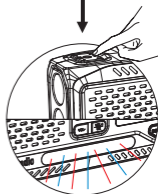

Press to turn on the high beam

Press once more for two low beam

Press once more for all flashlight

Press once more for Nightlight

Press once more to turn off

Press once more for Warning light

CE letter of conformity