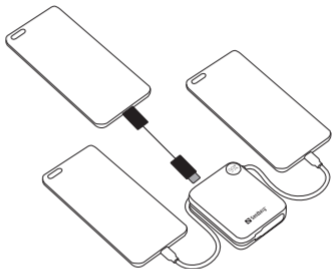

Charge devices
Example of use

Check the capacity of the battery

Low Current Mode

NOTE: The powerbank will turn off after two hours if no device is connected, or if a device consuming below 60 mA is connected.