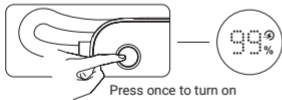

Charge devices
Example of use

Check the capacity of the battery

Low Current Mode

NOTE: The powerbank will turn off after two hours if no device is connected, or if a device consuming below 60 mA is connected.