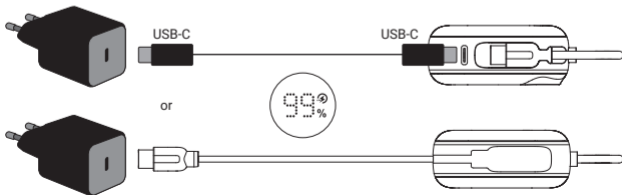

Charge Powerbank