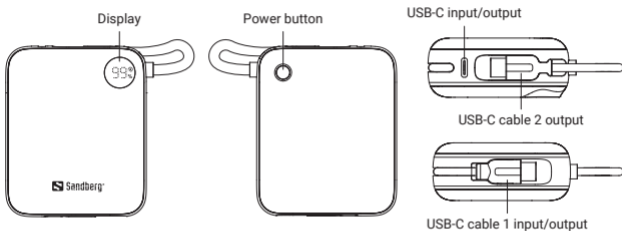

Product overview