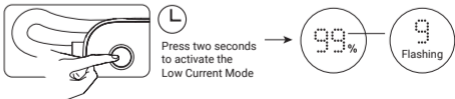

Charge devices
Example of use

Check the capacity of the battery

Low Current Mode

NOTE: The powerbank will turn off after two hours if no device is connected, or if a device consuming below 60 mA is connected.