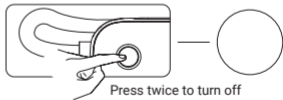

Charge devices
Example of use

Check the capacity of the battery

Low Current Mode

NOTE: The powerbank will turn off after two hours if no device is connected, or if a device consuming below 60 mA is connected.